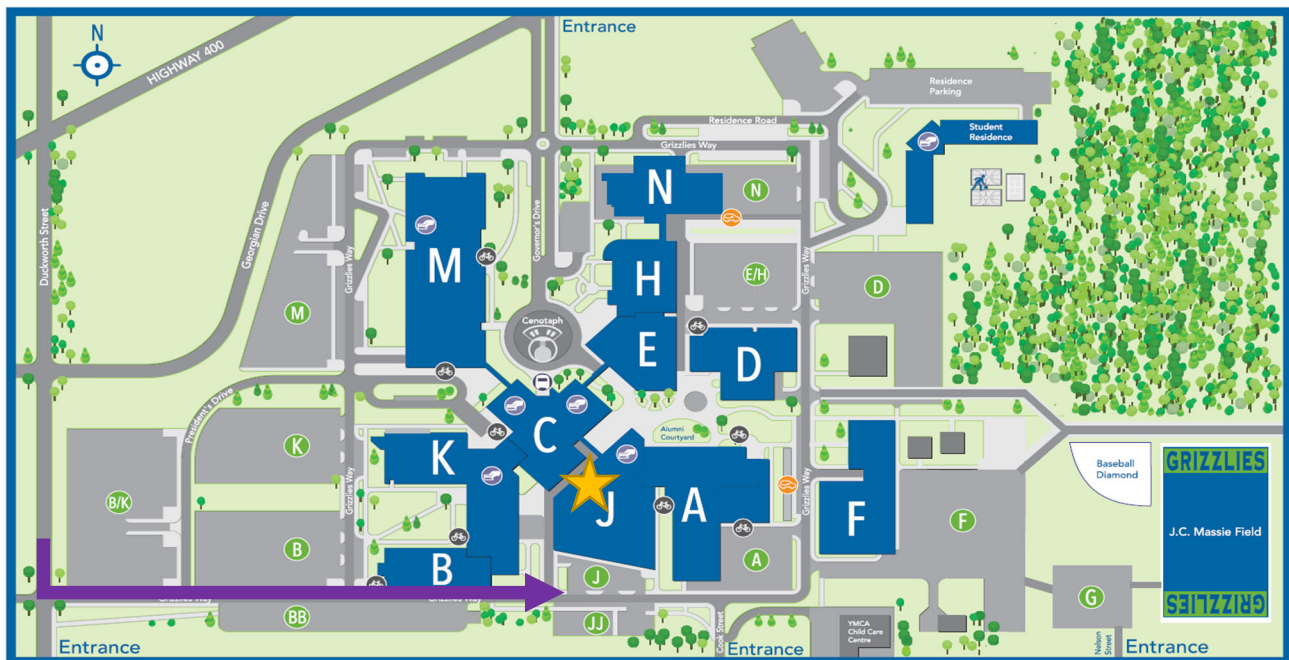

Directions to Georgian College, Barrie Campus

Address: One Georgian Dr., Barrie, ON

Directions from south of Barrie

- travel north on ON-400
- take the Duckworth Street exit
- make a right on to Duckworth Street
- turn left at the lights on to Ring Road (opposite Bell Farm)
- continue on to Ring Road; look for signage for “FIRST Robotics Robot Unload”

Directions from north of Barrie

- travel south on ON-400
- take the Duckworth Street exit
- make a left on to Duckworth Street
- turn left at the lights on to Ring Road (opposite Bell Farm)
- continue on to Ring Road; look for signage for “FIRST Robotics Robot Unload”

Load in instructions (see map below)

1. Teams may arrive to the staging area (see #1 on the map — parking lot JJ) after 3 p.m. No early birds please.
2. Proceed to the queuing area (#2 on the map) when directed by the unloading attendant volunteer.
3. Line up on the left side of the drive (#3 on the map) and stop before the college bay unloading area.
4. When directed, proceed to the unloading zone (#4 on the map). Only two or three vehicles should be unloaded in the unloading zone at a time. **When turning and backing your vehicle toward the designated unloading zone, take your time and be safe. Make sure you have a spotter assisting the driver.**
5. Please unload your vehicle or trailer promptly near the entrance door and exit the area driving on the left side of the laneway (#5 on the map). Drivers are strictly not permitted to leave their vehicles unattended during the unloading process.
6. Turn left and proceed to parking lot F (#6 on the map), behind F building.